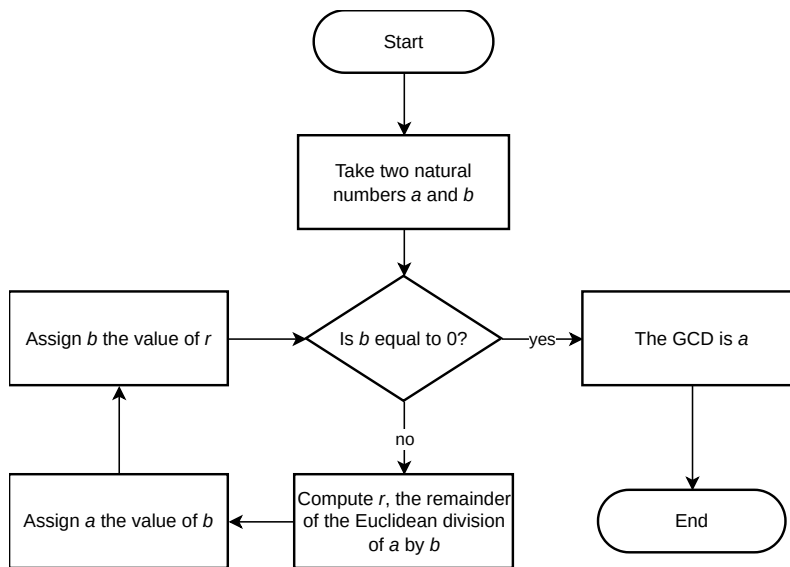

Diagram Integration

An Overview of drawio and mermaid diagram integration

April 25, 2026

You can embed Draw.io or Mermaid diagrams directly in Markdown. This keeps technical documentation close to the visuals it describes, and the package takes care of converting each diagram to an image that the final \LaTeX document can reference automatically.

Draw.io Diagram

Figure 1: Euclidean algorithm for the greatest common divisor

Mermaid Diagram

Figure 2: Vegetable harvesting algorithm